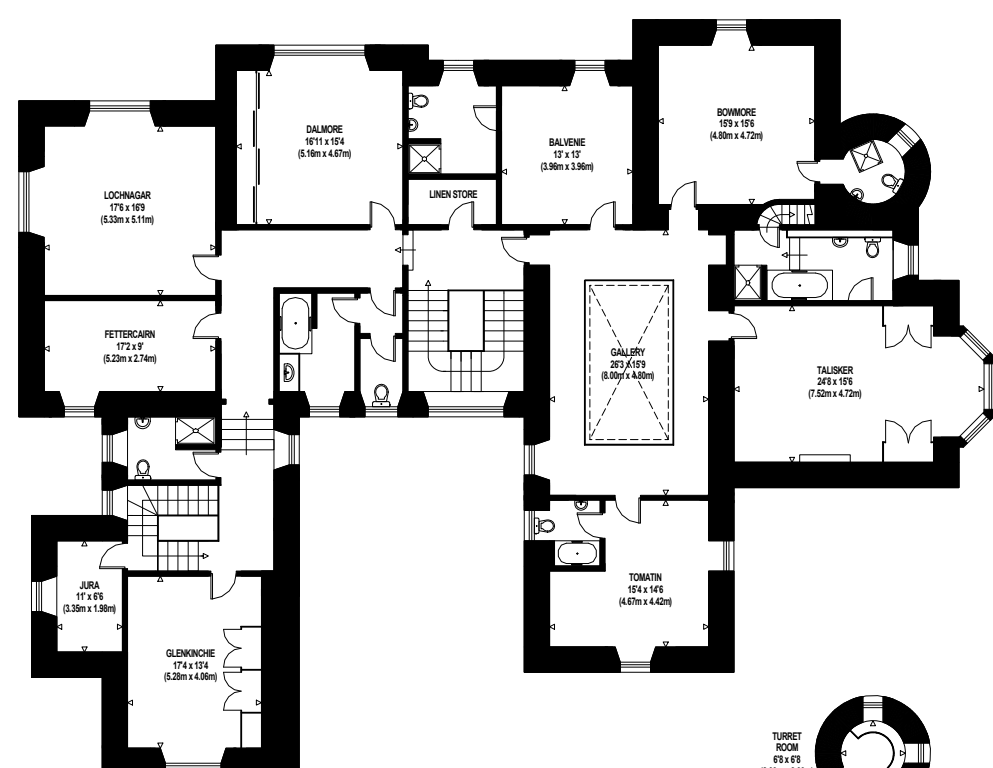

GROUND FLOOR

FIRST FLOOR

SECOND FLOOR

TOFTCOMBS
NOT TO SCALE - FOR ILLUSTRATIVE PURPOSES ONLY
APPROXIMATE GROSS INTERNAL FLOOR AREA - 6905 SQ FT / 827 SQ M
 All measurements and fixtures including doors and windows are approximate and should be independently verified.
 Copyright © exposure
 www.photographyandfloorplans.co.uk