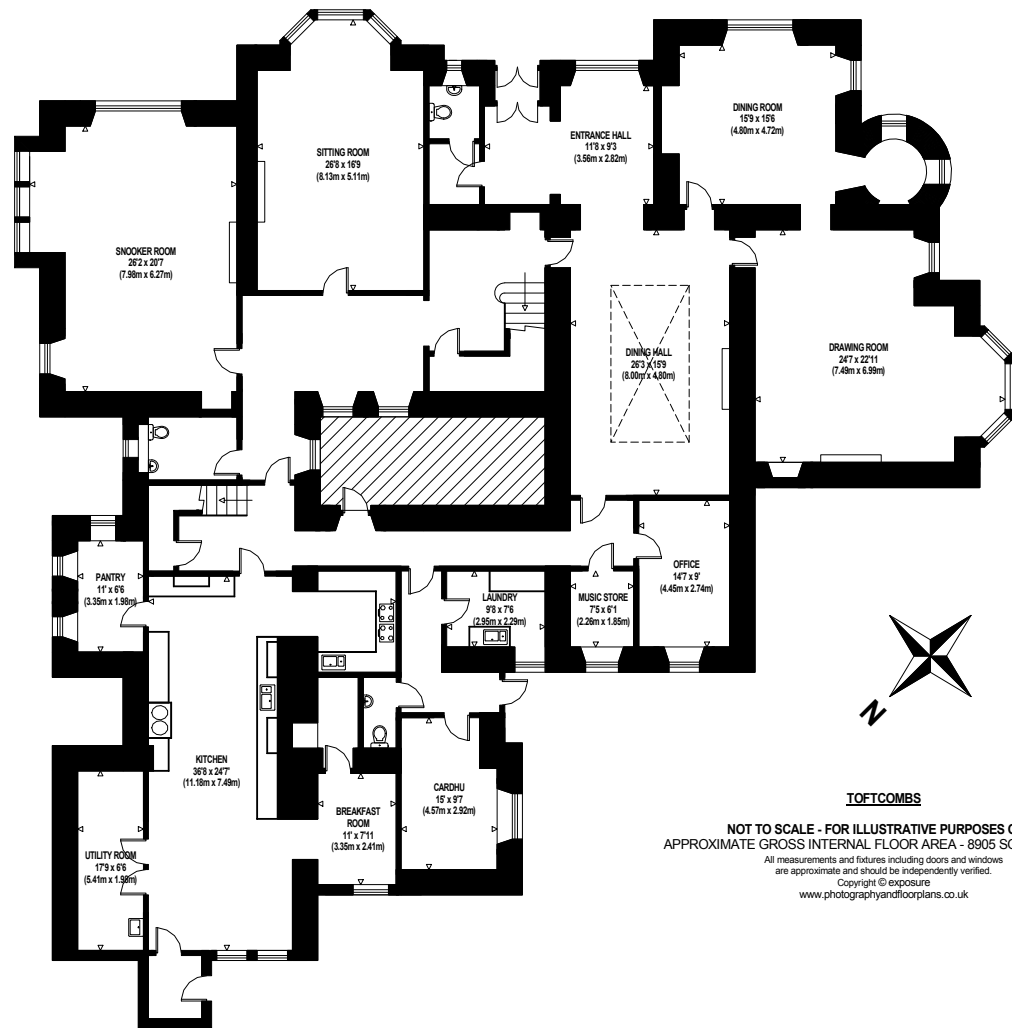

GROUND FLOOR

FIRST FLOOR

SECOND FLOOR

TOFTCOMBS
NOT TO SCALE - FOR ILLUSTRATIVE PURPOSES ONLY
APPROXIMATE GROSS INTERNAL FLOOR AREA - 6905 SQ FT / 827 SQ M
 All measurements and fixtures including doors and windows are approximate and should be independently verified.
 Copyright © exposure
 www.photographyandfloorplans.co.uk